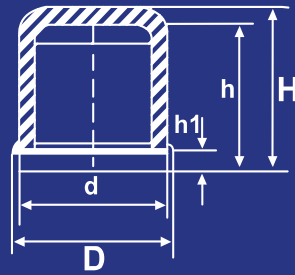

**COVERS FOR NUTS AND BOLTS WITH WASHER**

**Colour: Black.**  
**Material: Polyethylene (LDPE).**

| Code  | Metric Threads | Dimension (mm.) |      |      |      |     | Standard package |
|-------|----------------|-----------------|------|------|------|-----|------------------|
|       |                | D               | d    | H    | h    | h1  |                  |
| CDB6  | M6             | 14.5            | 13.5 | 8    | 7    | 1.6 | 5'000            |
| CDB8  | M8             | 19.8            | 17.5 | 11.7 | 10.7 | 1.6 | 5'000            |
| CDB10 | M10            | 24              | 22.8 | 13.7 | 12   | 2   | 5'000            |
| CDB12 | M12            | 26.5            | 24   | 16.6 | 15   | 2.5 | 5'000            |
| CDB14 | M14            | 30.3            | 28.1 | 23.6 | 21.8 | 2.5 | 2'500            |
| CDB16 | M16            | 32.9            | 30.5 | 18.7 | 16.7 | 3   | 2'500            |
| CDB18 | M18            | 37              | 35   | 28   | 26.3 | 3   | 1'250            |
| CDB20 | M20            | 41              | 39.3 | 27.5 | 24.7 | 3   | 1'250            |
| CDB22 | M22            | 44.1            | 42.5 | 31.7 | 29.6 | 3   | 2'000            |
| CDB24 | M24            | 48.5            | 46.5 | 34.3 | 31.5 | 4   | 2'000            |