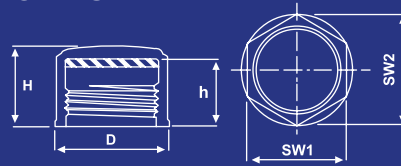

## THREADED FEMALE SEALING CAPS GAS/BSP.

**Colour: Yellow.**  
**Material: Polyethylene (HDPE).**  
**Gaskets assembled in Neoprene**

Code	Filet GAS/BSP	Dimensions (mm.)					Standard package
		D	H	h	SW1	SW2	
FAT1/8"G	1/8"x28	14	13	11	12	13.2	500
FAT1/4"G	1/4"x19	17.5	15	13	15	16.5	500
FAT3/8"G	3/8"x19	22	15	13	19	20.8	500
FAT1/2"G	1/2"x14	25	17	15	22	24.1	500
FAT5/8"G	5/8"x14	29	17	15	25	27.4	500
FAT3/4"G	3/4"x14	32	17	15	28	30.7	500
FAT7/8"G	7/8"x14	36	17	15	32	35.1	500
FAT1"G	1"x11	41	19	17	36	39.5	500
FAT1.1/4"G	1.1/4"x11	51	19	17	45	49.4	500
FAT1.1/2"G	1.1/2"x11	56	19.5	17	50	54.8	100
FAT2"G	2"x11	71	19.5	17	63	69.1	100
FAT2.1/4"G	2.1/4"x11	80	19.5	17	70	76.8	100
FAT2.1/2"G	2.1/2"x11	90	19.5	17	80	87.7	100

## THREADED FEMALE SEALING CAPS

**Colour: Yellow.**  
**Material: Polyethylene (HDPE).**  
**Gaskets assembled in Neoprene**

Code	Filet UNF	Dimensions (mm.)					Standard package
		D	H	h	SW1	SW2	
FAT1/4"U	1/4"x28	10	13.5	11.5	8	8.8	500
FAT3/8"U	3/8"x24	13	14.5	12.5	11	12.1	500
FAT7/16"U	7/16"x24	15.5	14.5	12.5	13	14.3	500
FAT7/16"x20U	7/16"x20	15.5	15	13	13	14.3	500
FAT1/2"U	1/2"x20	17.5	15	13	15	16.5	500
FAT9/16"U	9/16"x18	18.5	15.5	13.5	16	17.5	500
FAT5/8"U	5/8"x18	21	15.5	13.5	18	19.7	500
FAT3/4"U	3/4"x16	24	16.5	14.5	21	23	500
FAT13/16"U	13/16"x16	26.5	16.5	14.5	23	25.2	500
FAT7/8"U	7/8"x18	27.5	15.5	13.5	24	26.3	500
FAT7/8"x14U	7/8"x14	27.5	17.5	15.5	24	26.3	250
FAT1"U	1"x14	31	17.5	15.5	27	29.6	250
FAT1.1/16"U	1.1/16"x12	34.5	18.5	16.5	30	32.9	250
FAT1.3/16"U	1.3/16"x12	36.5	18.5	16.5	32	35.1	250
FAT1.5/16"U	1.5/16"x12	41	18.5	16.5	36	39.5	250
FAT1.3/8"U	1.3/8"x12	43	18.5	16.5	38	41.7	250
FAT1.7/16"U	1.7/16"x12	45.5	18.5	16.5	40	43.9	250
FAT1.5/8"U	1.5/8"x12	51	19	16.5	45	49.4	100
FAT1.3/4"U	1.3/4"x16	54.5	17	14.5	48	52.6	100
FAT1.7/8"U	1.7/8"x12	59	19	16.5	52	57	100