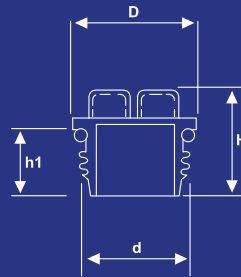

THREADED YELLOW SEALING CAPS WITH O-RING

Colour: Yellow
Material: Polyethylene (PE-HD)

Code	GAS d1	Dimensions (mm.)				Standard package
		D	H	h1	S	
TAOR1/8"	1/8" X 28	16	17	10	7	500
TAOR1/4"	1/4" X 19	19	19.5	12.5	10	500
TAOR3/8"	3/8" X 19	22	21	12.5	13	500
TAOR1/2"	1/2" X 14	27	22	13.5	15	500
TAOR5/8"	5/8" X 14	29.5	22	13.5	17	500
TAOR3/4"	3/4" X 14	32	22	13.5	19	250
TAOR7/8"	7/8" X 14	37	22	13.5	22	250
TAOR1"	1" X 11	40	23.5	15	24	250
TAOR1.1/4"	1.1/4" X 11	50	23.5	15	24	250
TAOR1.1/2"	1.1/2" X 11	56	25	15	30	100
TAOR1.3/4"	1.3/4" X 11	62	25	15	36	100
TAOR2"	2" X 11	68	25	15	36	100

Code	UNF d1	Dimensions (mm.)				Standard package
		D	H	h1	S	
TAOR3/8"U	3/8" X 24	14	17	10	7	500
TAOR7/16"U	7/16" X 20	16	19.5	12.5	10	500
TAOR1/2"U	1/2" X 20	19	21	12.5	10	500
TAOR9/16"U	9/16" X 18	21	21	12.5	10	500
TAOR5/8"U	5/8" X 18	22	21	12.5	13	500
TAOR3/4"U	3/4" X 16	27	22	13.5	13	250
TAOR7/8"U	7/8" X 14	28	22	13.5	15	250
TAOR1"U	1" X 14	31	22	13.5	17	250
TAOR1.1/16"U	1.1/16" X 12	35	22.5	14	19	250
TAOR1.3/16"U	1.3/16" X 12	38	22.5	14	22	250
TAOR1.5/16"U	1.5/16" X 12	42	24	14	24	250
TAOR1.5/8"U	1.5/8" X 12	50	24	14	24	100
TAOR1.7/8"U	1.7/8" X 12	55	24	14	30	100