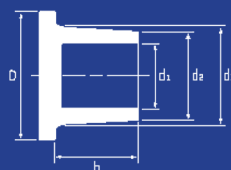

UNIVERSAL TAPERED CAPS

Colour: Blue
Material: Polyethylene (LDPE).

Code	D	d1	Dimensions (mm.)		h	Threads BSP/NPT	Standard. pack
			d2	d3			
TUN 1/4"	15.5	9	10.7	12.3	7	1/4"	15'000
TUN 3/8"	19.5	12.7	14	16.3	12.7	3/8"	6'500
TUN 1/2"	23	16	17.5	20	12.7	1/2"	4'000
TUN 3/4"	27.8	20.6	22.1	24.8	16	3/4"	2'500
TUN 1"	34	26.2	27.7	30.5	16.7	1"	1'500