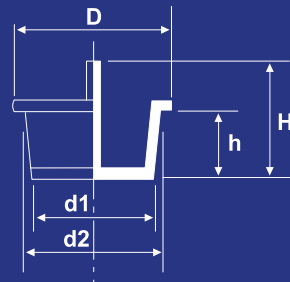

**TAPERED STOPPERS WITH PULL TABS**

**Colour: Red.**  
**Material: Polyethylene (LDPE).**

Code	Dimensione in mm.					Usage references			Standard package
	d1	d2	h	D	H	METRIC	UNF	GAS	
TLE6.2	6.2	7.7	9.5	11.1	20.5	M8	5/16"	-	10'000
TLE6.8	6.8	8.5	10.3	11.9	15.5	-	-	-	25'000
TLE8.4	8.4	10	9.5	13.5	20.5	M 10	7/16"	1/8"	10'000
TLE9.2	9.2	10.9	9.5	15	19	-	-	-	10'000
TLE9.5	9.5	10.8	9.5	14	20.5	-	3/8"	-	10'000
TLE10.2	10.2	11.8	9.5	15.9	19.1	-	-	-	12'000
TLE10.9	10.9	12.3	9.3	15.9	20.3	M 12	1/2"	1/4"	10'000
TLE11.4	11.4	13	10.3	16.7	14.3	-	-	-	10'000
TLE11.7	11.7	13.7	11	17.2	22	M 14	9/16"	-	5'000
TLE12.7	12.7	14.4	11.9	18.3	20.6	-	-	-	5'000
TLE14.2	14.2	16	11.9	19	22.9	M 16	5/8"	3/8"	5'000
TLE14.7	14.7	17	13.5	20.6	19.1	-	-	-	5'500
TLE15.5	15.5	17.7	13.5	21.3	19.8	-	-	-	5'000
TLE16.4	16.4	18.3	12.3	22.2	23.5	M 20	3/4"	-	5'000
TLE17.8	17.8	20	13.7	23.8	24.5	-	13/16"	1/2"	5'000
TLE18.5	18.5	21	15	25.4	21.3	-	-	-	5'000
TLE21.3	21.3	23.2	15.9	27	26.9	M 24	7/8"	5/8"	3'000
TLE22.1	22.1	24.7	19.1	28.5	25.4	-	-	-	4'000
TLE22.5	22.5	25.5	17.8	28.9	29	-	1"	-	3'000
TLE24.6	24.6	27.7	19.8	31.8	26.2	-	-	-	2'500
TLE24.7	24.7	27.7	19	32	30	M 28, M 30	1 1/8"	-	2'000
TLE26.1	26.1	29.1	19.1	34	25.4	-	-	-	2'500
TLE27.8	27.8	31	19.8	35.8	25.4	-	-	-	2'500
TLE29.2	29.2	32.7	19.1	39.4	25.4	-	-	-	2'000
TLE32.8	32.8	33.2	19.8	38.1	25.4	-	-	-	1'800
TLE33.3	33.3	37.2	19.1	41.2	25.4	-	-	-	1'800
TLE34.1	34.1	38.8	22.4	44.5	25.4	-	-	-	1'500
TLE36.9	36.9	40.7	19.1	44.5	25.4	-	-	-	1'500
TLE41	41	44.1	18.3	48.4	28.6	-	-	-	1'000
TLE45.9	45.9	49.2	25.4	54.9	31.8	-	-	-	1'000
TLE46.2	46.2	46.6	12.7	51.6	19.1	-	-	-	1'500
TLE48.2	48.2	52.7	25.4	57.1	26.4	M52	-	-	300
TLE55	55	61	25	65	26	-	-	-	400
TLE59.3	59.3	67.3	30.7	70.6	31.5	M62	-	-	150
TLE67.4	67.4	70.2	25	74.6	26	-	-	-	400